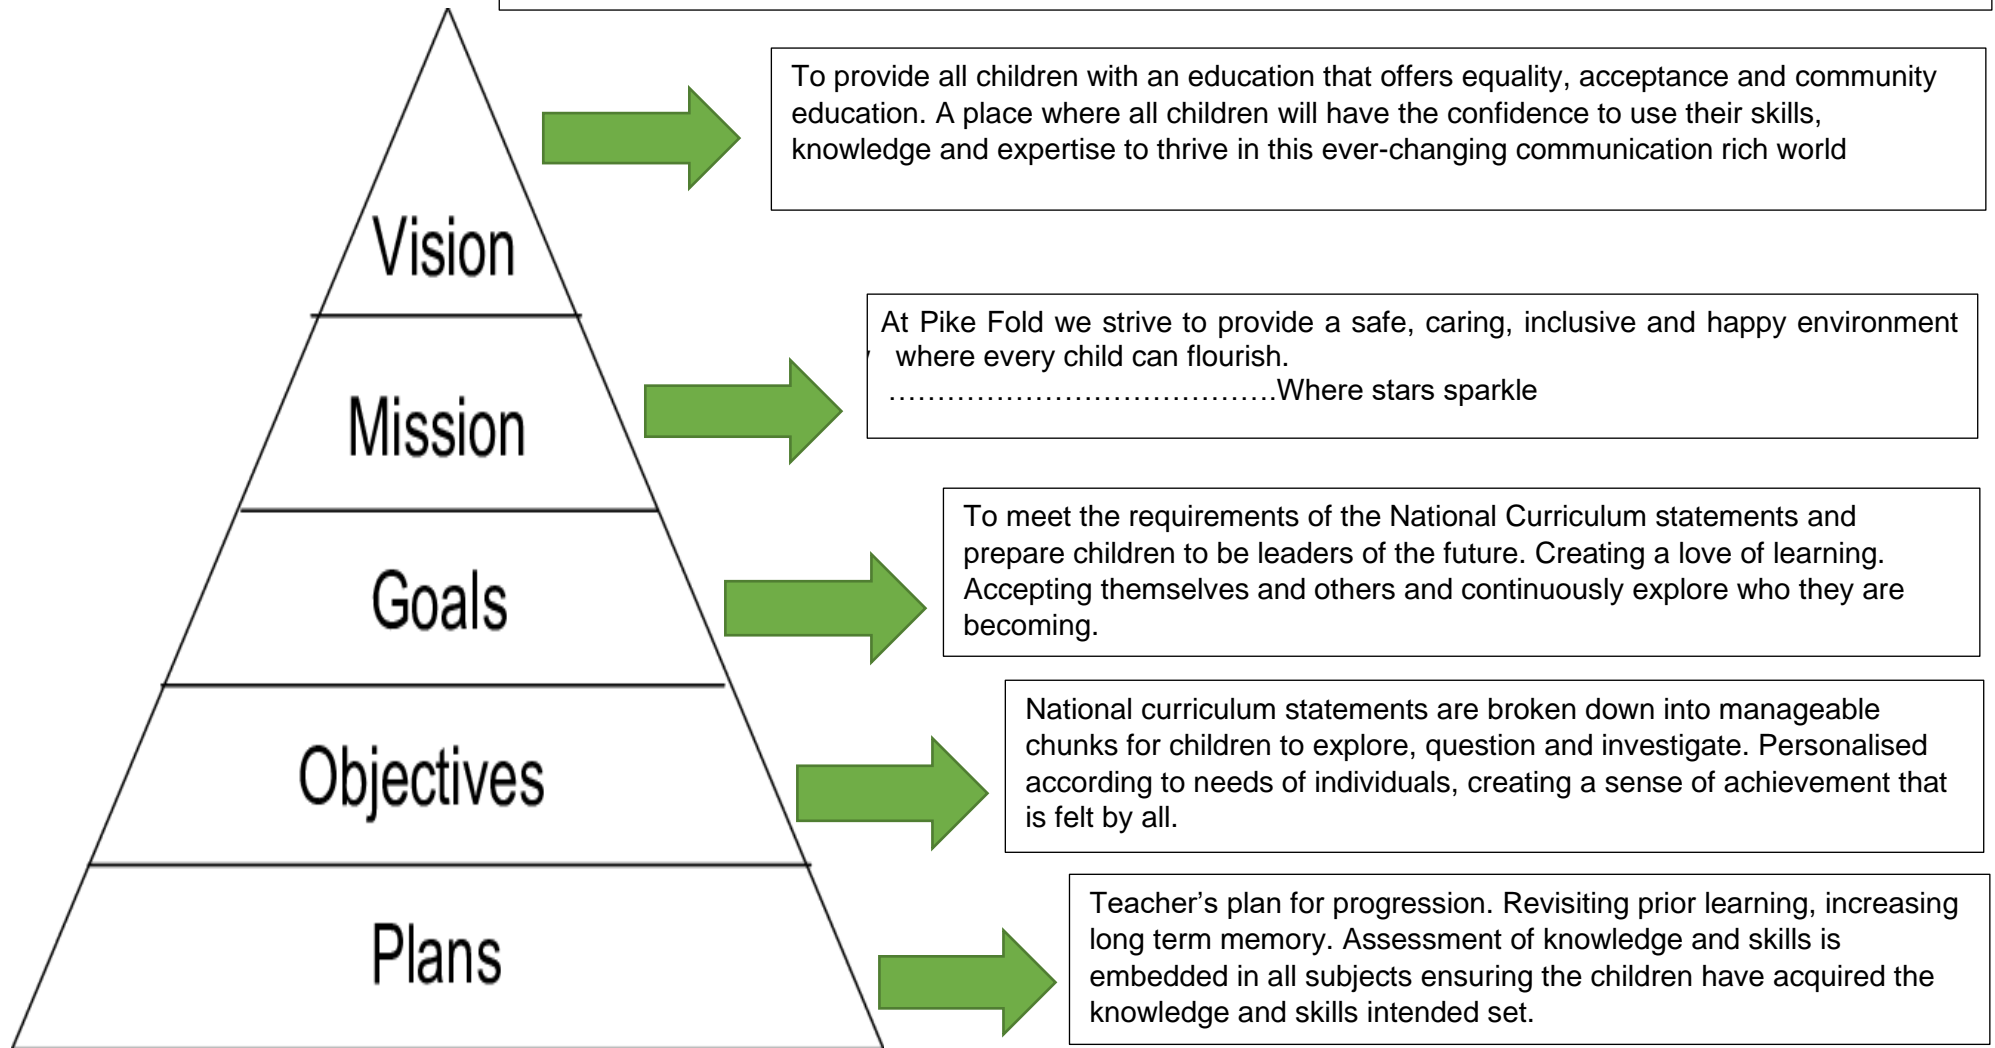

# Pike Fold Primary School Strategic Intent 2025

Pike Fold Primary school is committed to meeting the requirements of the primary National Curriculum.

Our schemes of work reflect the content and challenge of the curriculum. Teachers are confident in the Intent, implementation and Impact of their subject area and share this throughout school.

The curriculum is taught with the consideration of the needs of all learners. Our curriculum is exciting and will inspire children to nurture a passion for learning.